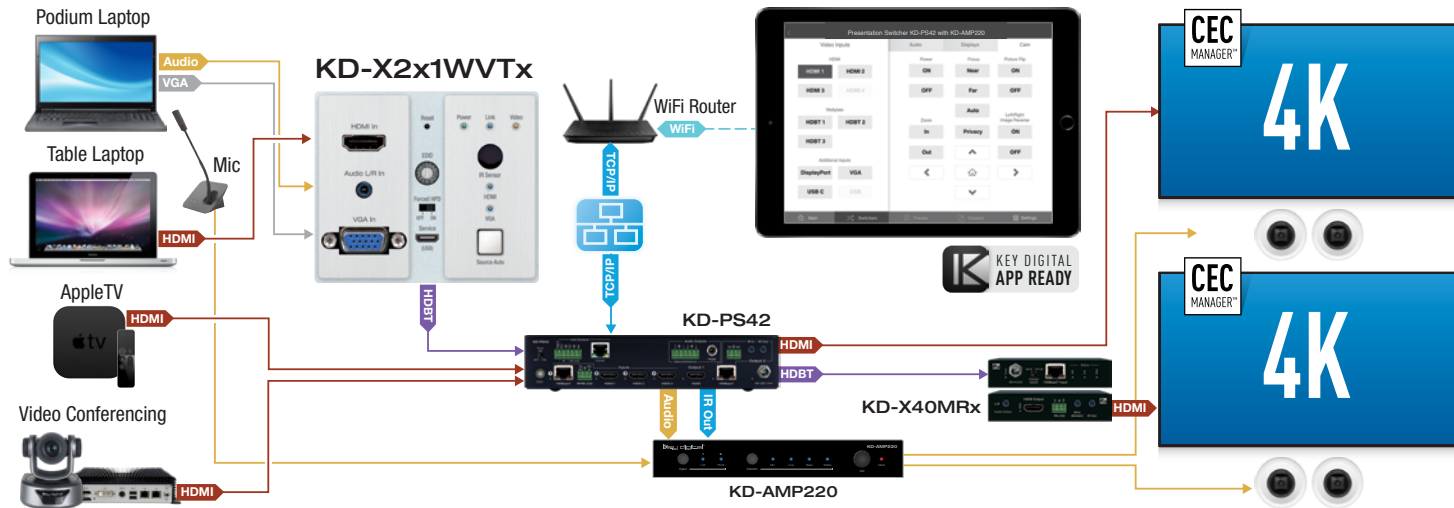

# KD-X2x1WVTx

2x1 4K/18G 40m HDBT PoH Wall Plate Switcher with HDMI & VGA, IR, RS-232.

Transmitter Only.

## SYSTEM DESIGN EXAMPLE

**Application:** Classroom, Conference Room, Huddle Space, Training Room

**Products shown:** [KD-X2x1WVTx](#), [KD-X40MRx](#)

**System Delivery:** Presenters with modern or legacy laptops plugin to wall plate at podium, table, or in wall. Signal extends to monitor up to 40m.

**Application:** Classroom, Lecture Hall, Conference Room, Board Room

**Products shown:** [KD-PS42](#), [KD-X40MRx](#), [KD-X2x1WVTx](#), [KD-Amp220](#), [KD-App](#)

**System Delivery:** Complete presentation system for large spaces. Presenter may plug in laptop or share content from Air Play or dedicated PC. User controls CEC projector, speech and audio volume using Key Digital App