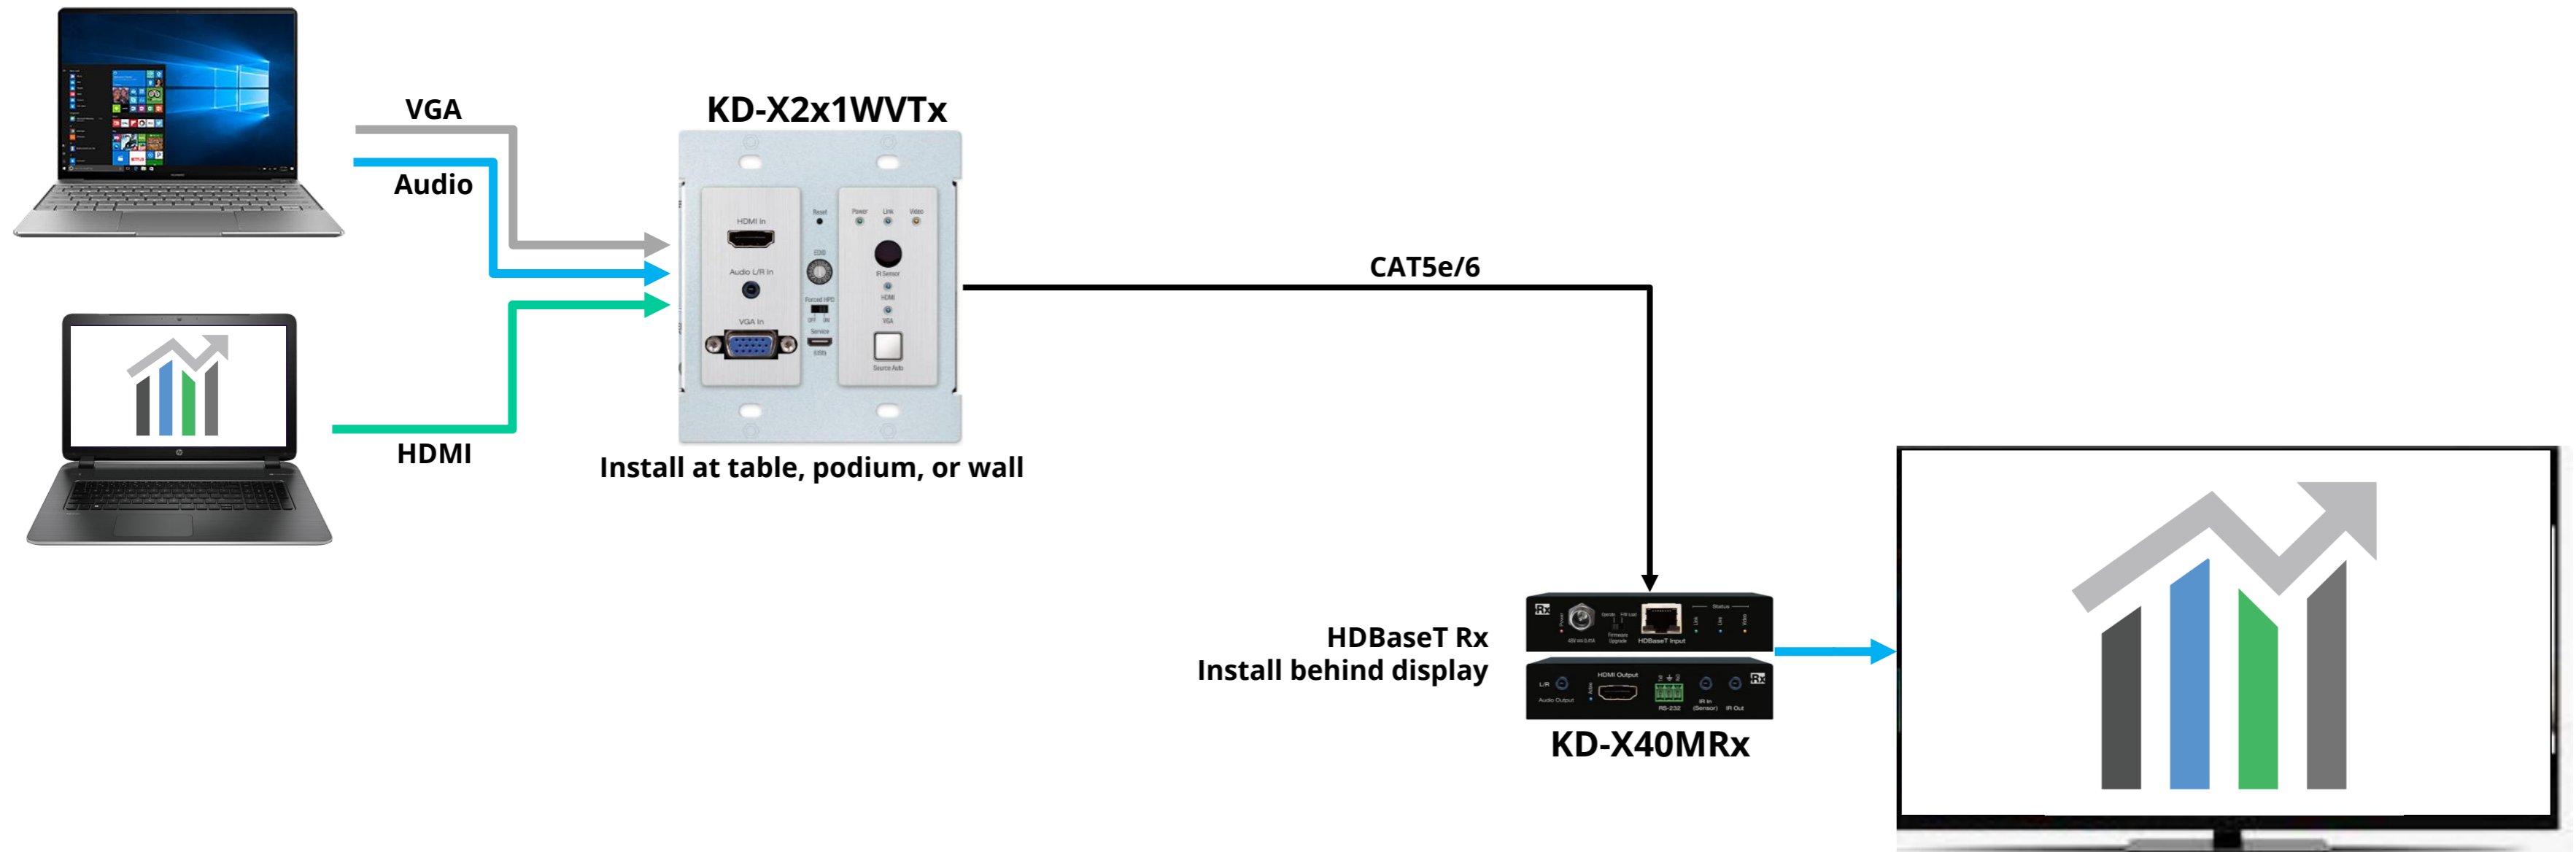

# KD-X2x1WVTx

2x1 4K/18G 40m HDBT PoH Wall Plate Switcher with HDMI & VGA, IR, RS-232.

Transmitter Only.

## SYSTEM DESIGN EXAMPLE

**Application:** Classroom, Conference Room, Huddle Space, Training Room

**Products shown:** [KD-X2x1WVTx](#), [KD-X40MRx](#)

**System Delivery:** Presenters with modern or legacy laptops plugin to wall plate at podium, table, or in wall. Signal extends to monitor up to 40m.

**Application:** Classroom, Lecture Hall, Conference Room, Board Room

**Products shown:** [KD-PS42](#), [KD-X40MRx](#), [KD-X2x1WVTx](#), [KD-Amp220](#), [KD-App](#)

**System Delivery:** Complete presentation system for large spaces. Presenter may plug in laptop or share content from Air Play or dedicated PC. User controls CEC projector, speech and audio volume using Key Digital App